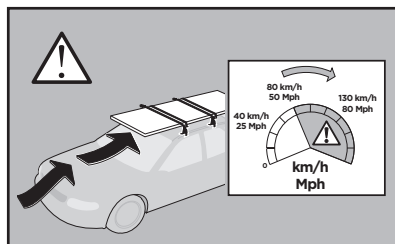

Thule Rapid System Kit 1861

> Instructions

SEAT Ibiza (Mk. V), 5-dr Hatchback, 17-