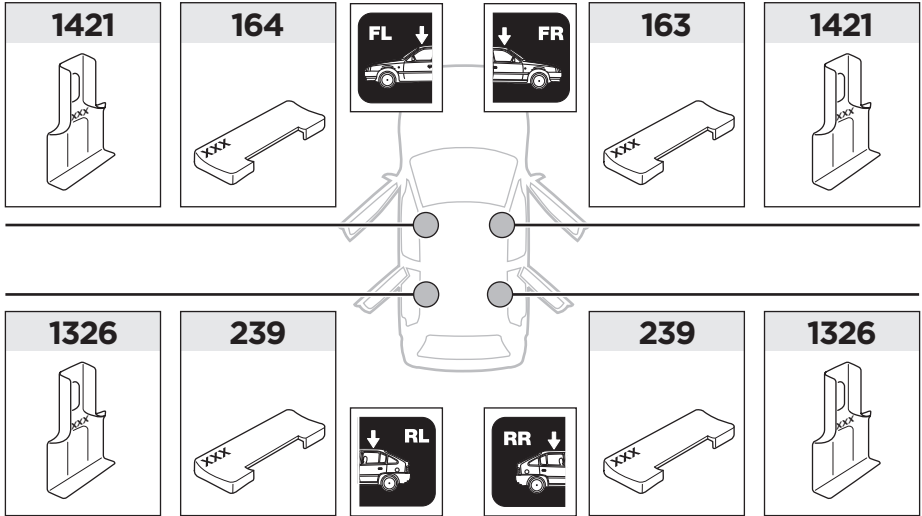

thule.com

163 x1

164 x1

239 x2

1326 x2

1421 x2

x1

x1

1

	X (scale)	X (mm)	X (inch)
SEAT Ibiza (Mk. V), 5-dr Hatchback, 17-	39	1041	41

	Y (scale)	Y (mm)	Y (inch)
SEAT Ibiza (Mk. V), 5-dr Hatchback, 17-	32,5	976	38 ³ / ₈

2

SEAT Ibiza (Mk. V), 5-dr Hatchback, 17-

3

	W (mm)	Z (mm)	W (inch)	Z (inch)
SEAT Ibiza (Mk. V), 5-dr Hatchback, 17-	225	700	8 7/8	27 1/2