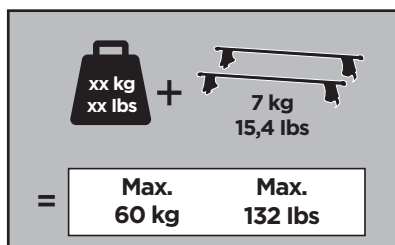

Thule Rapid System Kit 1861

> Instructions

SEAT Ibiza (Mk. V), 5-dr Hatchback, 17-