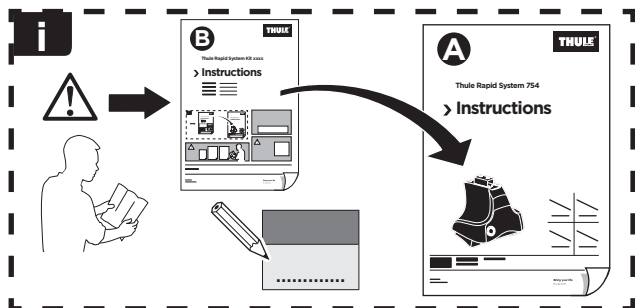

Thule Rapid System Kit 1861

> Instructions

SEAT Ibiza (Mk. V), 5-dr Hatchback, 17-

ISO 11154-E

141861

C.20171030

519-1861-02

Bring your life

1

	X (scale)	X (mm)	X (inch)
SEAT Ibiza (Mk. V), 5-dr Hatchback, 17-	39	1041	41

	Y (scale)	Y (mm)	Y (inch)
SEAT Ibiza (Mk. V), 5-dr Hatchback, 17-	32,5	976	38 ³ / ₈

2

SEAT Ibiza (Mk. V), 5-dr Hatchback, 17-

3

	W (mm)	Z (mm)	W (inch)	Z (inch)
SEAT Ibiza (Mk. V), 5-dr Hatchback, 17-	225	700	8 7/8	27 1/2