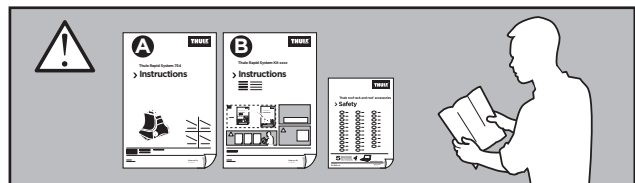

Thule Rapid System Kit 1861

> Instructions

SEAT Ibiza (Mk. V), 5-dr Hatchback, 17-

ISO 11154-E

141861

C.20171030

519-1861-02

Bring your life