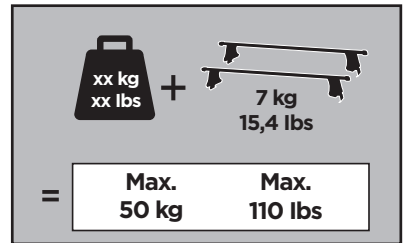

Thule Rapid System Kit 1718

> Instructions

ACURA ILX, 4-dr Sedan, *13

HONDA Civic, 4-dr Sedan, *13-15

*North America

ISO 11154-E

141718

C.20160331
519-1718-03

Bring your life

thule.com