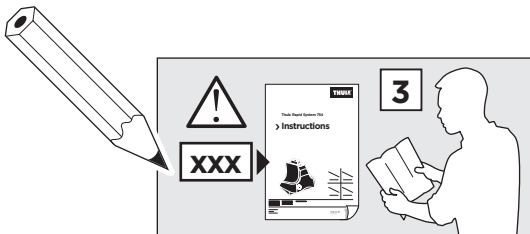

2

ACURA ILX, 4-dr Sedan, *13
HONDA Civic, 4-dr Sedan, *13-15