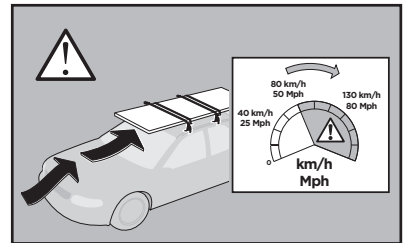

Thule Rapid System Kit 1718

> Instructions

ACURA ILX, 4-dr Sedan, *13

HONDA Civic, 4-dr Sedan, *13-15

*North America

ISO 11154-E

141718

C.20160331
519-1718-03

Bring your life

thule.com