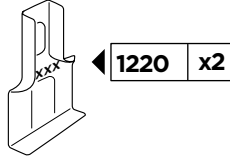

Thule Rapid System Kit 1678

> Instructions

CHRYSLER Ypsilon, 5-dr Hatchback, 11-

LANCIA Ypsilon, 5-dr Hatchback, 11-

ISO 11154-E

141678

C.20120906
519-1678-01

Bring your life

thule.com

1

	X (scale)	X (mm)	X (inch)
CHRYSLER Ypsilon , 5-dr Hatchback, 11-	39	1041	41
LANCIA Ypsilon , 5-dr Hatchback, 11-	39	1041	41

	Y (scale)	Y (mm)	Y (inch)
CHRYSLER Ypsilon , 5-dr Hatchback, 11-	33,5	986	38 ⁷ / ₈
LANCIA Ypsilon , 5-dr Hatchback, 11-	33,5	986	38 ⁷ / ₈

2

CHRYSLER Ypsilon, 5-dr Hatchback, 11-
LANCIA Ypsilon, 5-dr Hatchback, 11-

3

	W (mm)	Z (mm)	W (inch)	Z (inch)
CHRYSLER Ypsilon , 5-dr Hatchback, 11-	115	865	4 1/2	34
LANCIA Ypsilon , 5-dr Hatchback, 11-	115	865	4 1/2	34