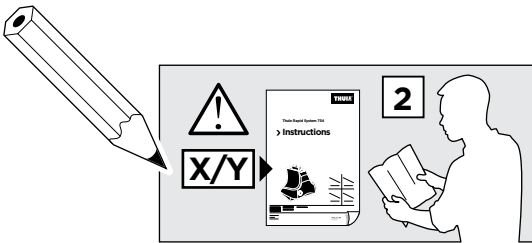

Thule Rapid System Kit 1678

> Instructions

CHRYSLER Ypsilon, 5-dr Hatchback, 11-

LANCIA Ypsilon, 5-dr Hatchback, 11-

ISO 11154-E

141678

C.20120906
519-1678-01

Bring your life

thule.com

1

	X (scale)	X (mm)	X (inch)
CHRYSLER Ypsilon , 5-dr Hatchback, 11-	39	1041	41
LANCIA Ypsilon , 5-dr Hatchback, 11-	39	1041	41

	Y (scale)	Y (mm)	Y (inch)
CHRYSLER Ypsilon , 5-dr Hatchback, 11-	33,5	986	38 ⁷ / ₈
LANCIA Ypsilon , 5-dr Hatchback, 11-	33,5	986	38 ⁷ / ₈