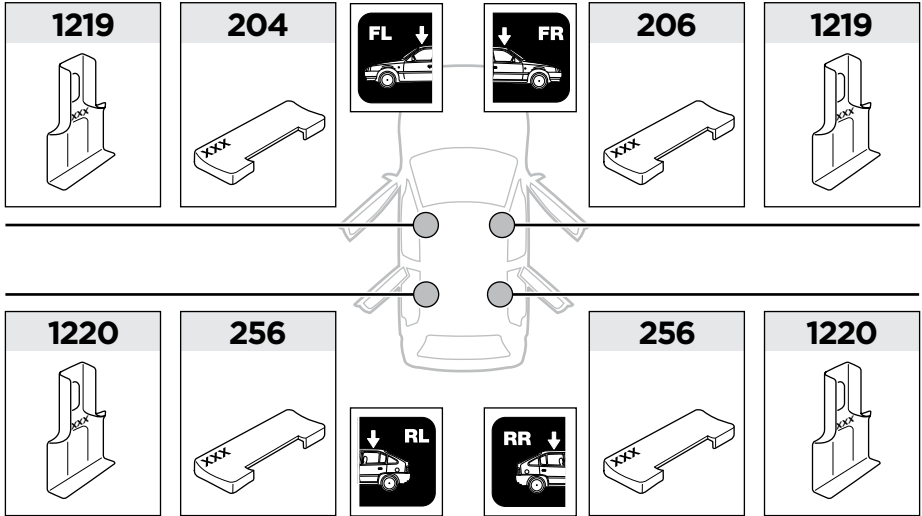

thule.com

1

	X (scale)	X (mm)	X (inch)
CHRYSLER Ypsilon , 5-dr Hatchback, 11-	39	1041	41
LANCIA Ypsilon , 5-dr Hatchback, 11-	39	1041	41

	Y (scale)	Y (mm)	Y (inch)
CHRYSLER Ypsilon , 5-dr Hatchback, 11-	33,5	986	38 ⁷ / ₈
LANCIA Ypsilon , 5-dr Hatchback, 11-	33,5	986	38 ⁷ / ₈

2

CHRYSLER Ypsilon, 5-dr Hatchback, 11-
LANCIA Ypsilon, 5-dr Hatchback, 11-

3

	W (mm)	Z (mm)	W (inch)	Z (inch)
CHRYSLER Ypsilon , 5-dr Hatchback, 11-	115	865	4 1/2	34
LANCIA Ypsilon , 5-dr Hatchback, 11-	115	865	4 1/2	34