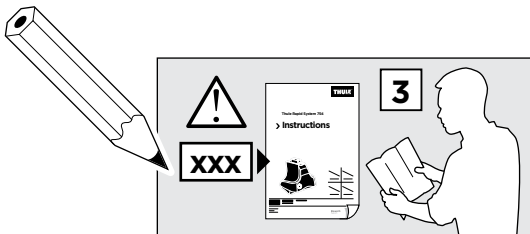

thule.com

1

	X (scale)	X (mm)	X (inch)
CHRYSLER Ypsilon , 5-dr Hatchback, 11-	39	1041	41
LANCIA Ypsilon , 5-dr Hatchback, 11-	39	1041	41

	Y (scale)	Y (mm)	Y (inch)
CHRYSLER Ypsilon , 5-dr Hatchback, 11-	33,5	986	38 ⁷ / ₈
LANCIA Ypsilon , 5-dr Hatchback, 11-	33,5	986	38 ⁷ / ₈

2

CHRYSLER Ypsilon, 5-dr Hatchback, 11-
LANCIA Ypsilon, 5-dr Hatchback, 11-

3

	W (mm)	Z (mm)	W (inch)	Z (inch)
CHRYSLER Ypsilon , 5-dr Hatchback, 11-	115	865	4 1/2	34
LANCIA Ypsilon , 5-dr Hatchback, 11-	115	865	4 1/2	34