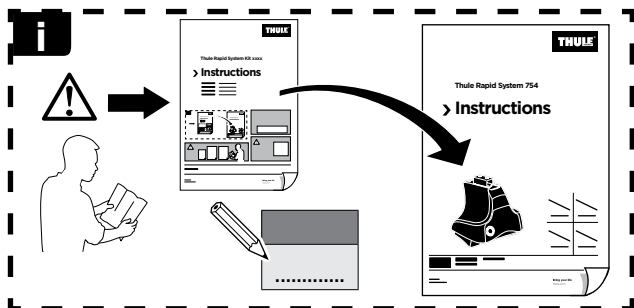

Thule Rapid System Kit 1678

> Instructions

CHRYSLER Ypsilon, 5-dr Hatchback, 11-

LANCIA Ypsilon, 5-dr Hatchback, 11-

ISO 11154-E

141678

C.20120906
519-1678-01

Bring your life

thule.com

1

	X (scale)	X (mm)	X (inch)
CHRYSLER Ypsilon , 5-dr Hatchback, 11-	39	1041	41
LANCIA Ypsilon , 5-dr Hatchback, 11-	39	1041	41

	Y (scale)	Y (mm)	Y (inch)
CHRYSLER Ypsilon , 5-dr Hatchback, 11-	33,5	986	38 ⁷ / ₈
LANCIA Ypsilon , 5-dr Hatchback, 11-	33,5	986	38 ⁷ / ₈

2

CHRYSLER Ypsilon, 5-dr Hatchback, 11-
LANCIA Ypsilon, 5-dr Hatchback, 11-

3

	W (mm)	Z (mm)	W (inch)	Z (inch)
CHRYSLER Ypsilon , 5-dr Hatchback, 11-	115	865	4 1/2	34
LANCIA Ypsilon , 5-dr Hatchback, 11-	115	865	4 1/2	34