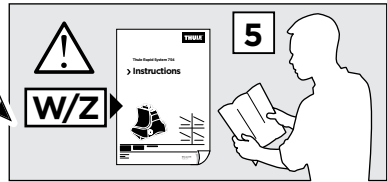

thule.com

1

	X (scale)	X (mm)	X (inch)
CHRYSLER Ypsilon , 5-dr Hatchback, 11-	39	1041	41
LANCIA Ypsilon , 5-dr Hatchback, 11-	39	1041	41

	Y (scale)	Y (mm)	Y (inch)
CHRYSLER Ypsilon , 5-dr Hatchback, 11-	33,5	986	38 ⁷ / ₈
LANCIA Ypsilon , 5-dr Hatchback, 11-	33,5	986	38 ⁷ / ₈

2

CHRYSLER Ypsilon, 5-dr Hatchback, 11-
LANCIA Ypsilon, 5-dr Hatchback, 11-

3

	W (mm)	Z (mm)	W (inch)	Z (inch)
CHRYSLER Ypsilon , 5-dr Hatchback, 11-	115	865	4 1/2	34
LANCIA Ypsilon , 5-dr Hatchback, 11-	115	865	4 1/2	34