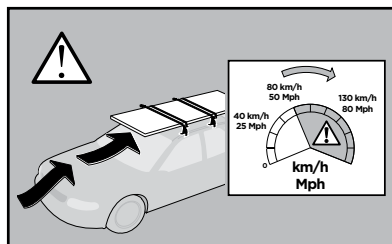

Thule Rapid System Kit 1678

> Instructions

CHRYSLER Ypsilon, 5-dr Hatchback, 11-

LANCIA Ypsilon, 5-dr Hatchback, 11-

ISO 11154-E

141678

C.20120906
519-1678-01

Bring your life

thule.com

1

	X (scale)	X (mm)	X (inch)
CHRYSLER Ypsilon , 5-dr Hatchback, 11-	39	1041	41
LANCIA Ypsilon , 5-dr Hatchback, 11-	39	1041	41

	Y (scale)	Y (mm)	Y (inch)
CHRYSLER Ypsilon , 5-dr Hatchback, 11-	33,5	986	38 ⁷ / ₈
LANCIA Ypsilon , 5-dr Hatchback, 11-	33,5	986	38 ⁷ / ₈