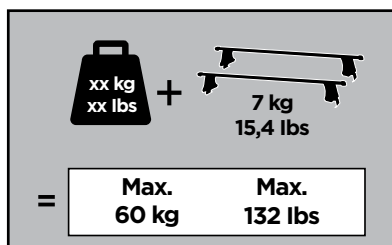

Thule Rapid System Kit 1678

> Instructions

CHRYSLER Ypsilon, 5-dr Hatchback, 11-

LANCIA Ypsilon, 5-dr Hatchback, 11-

ISO 11154-E

141678

C.20120906
519-1678-01

Bring your life

thule.com

1

	X (scale)	X (mm)	X (inch)
CHRYSLER Ypsilon , 5-dr Hatchback, 11-	39	1041	41
LANCIA Ypsilon , 5-dr Hatchback, 11-	39	1041	41

	Y (scale)	Y (mm)	Y (inch)
CHRYSLER Ypsilon , 5-dr Hatchback, 11-	33,5	986	38 ⁷ / ₈
LANCIA Ypsilon , 5-dr Hatchback, 11-	33,5	986	38 ⁷ / ₈

2

CHRYSLER Ypsilon, 5-dr Hatchback, 11-
LANCIA Ypsilon, 5-dr Hatchback, 11-

3

	W (mm)	Z (mm)	W (inch)	Z (inch)
CHRYSLER Ypsilon , 5-dr Hatchback, 11-	115	865	4 1/2	34
LANCIA Ypsilon , 5-dr Hatchback, 11-	115	865	4 1/2	34