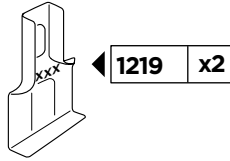

Thule Rapid System Kit 1678

> Instructions

CHRYSLER Ypsilon, 5-dr Hatchback, 11-

LANCIA Ypsilon, 5-dr Hatchback, 11-

ISO 11154-E

141678

C.20120906
519-1678-01

Bring your life

thule.com

1

	X (scale)	X (mm)	X (inch)
CHRYSLER Ypsilon , 5-dr Hatchback, 11-	39	1041	41
LANCIA Ypsilon , 5-dr Hatchback, 11-	39	1041	41

	Y (scale)	Y (mm)	Y (inch)
CHRYSLER Ypsilon , 5-dr Hatchback, 11-	33,5	986	38 ⁷ / ₈
LANCIA Ypsilon , 5-dr Hatchback, 11-	33,5	986	38 ⁷ / ₈

2

CHRYSLER Ypsilon, 5-dr Hatchback, 11-
LANCIA Ypsilon, 5-dr Hatchback, 11-

3

	W (mm)	Z (mm)	W (inch)	Z (inch)
CHRYSLER Ypsilon , 5-dr Hatchback, 11-	115	865	4 1/2	34
LANCIA Ypsilon , 5-dr Hatchback, 11-	115	865	4 1/2	34