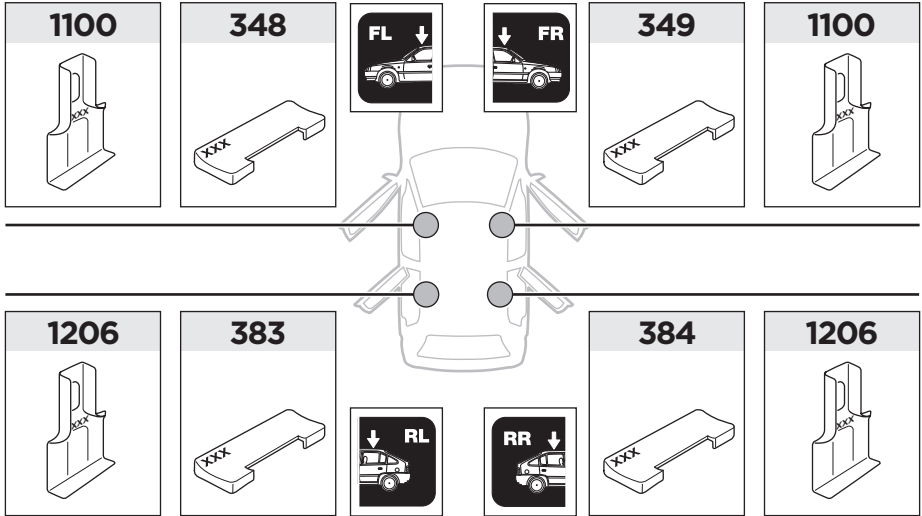

349 x1

383 x1

384 x1

1100 x2

1206 x2

x1

x1

1

	X (scale)	X (mm)	X (inch)
HONDA Civic, 5-dr Hatchback, 12 -	42	1071	42 ¹ / ₈

	Y (scale)	Y (mm)	Y (inch)
HONDA Civic, 5-dr Hatchback, 12 -	32,5	976	38 ³ / ₈

2

HONDA Civic, 5-dr Hatchback, 12 -

3

	W (mm)	Z (mm)	W (inch)	Z (inch)
HONDA Civic, 5-dr Hatchback, 12 -	220	650	8 ⁵/₈	25 ⁵/₈