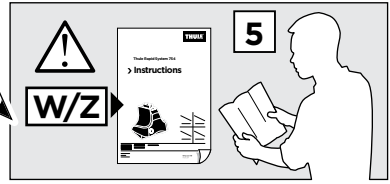

3

	W (mm)	Z (mm)	W (inch)	Z (inch)
VOLKSWAGEN Polo (Mk.IV), 5-dr Hatchback, 02-04, 05-09	245	780	9 5/8	30 3/4