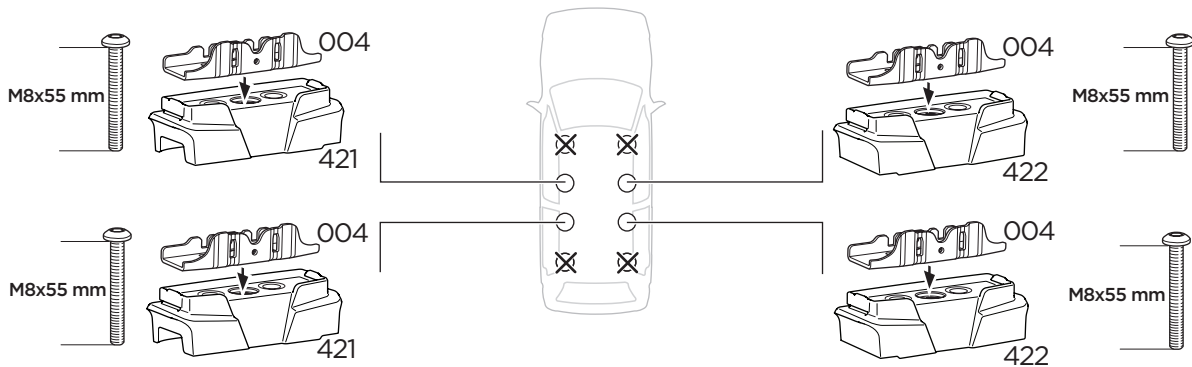

This kit is only for vehicles with fixpoint mounting.

1 KIT

004 x4

6 mm 50229 x1

421 x2

M8x55 mm 50108 x4

422 x2

Safety

+
= Max: 100 kg / 220 lbs
7 kg / 15,4 lbs

Max 130 km/h / 80 Mph

80 km/h / 50 Mph

2 FOOT PACK

2

> Instructions

x4

x4

4 Nm

x1