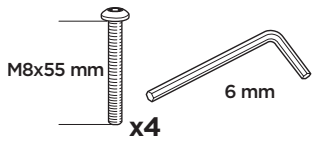

M8x55 mm 50108 x4

422 x2

Safety

+
 = Max: 100 kg / 220 lbs
 7 kg / 15,4 lbs

Max 130 km/h / 80 Mph

80 km/h / 50 Mph

2 FOOT PACK

2

> Instructions

x4

x4

4 Nm

x1

1

x4

2

!

SILICONE

x4

3

A

B

i