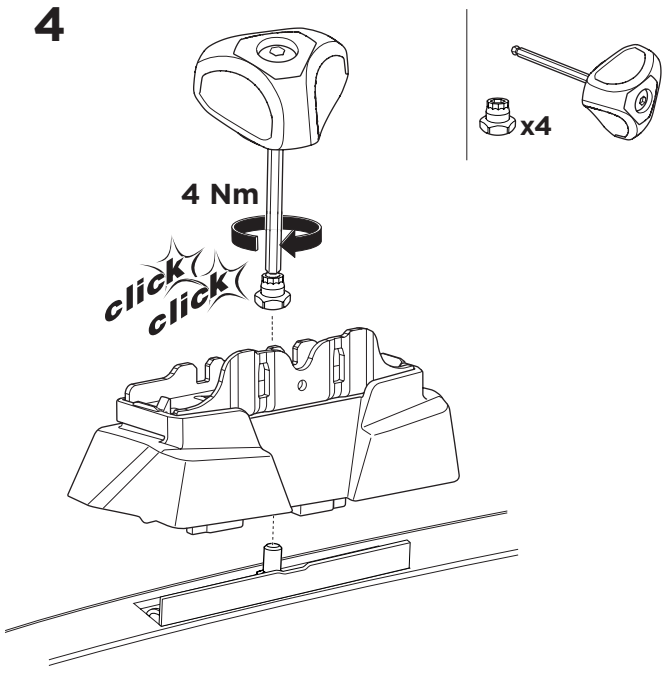

## Kit 187038

MERCEDES C-Class (W205), 4-dr Sedan, 14-

ISO 11154-E

This kit is only for vehicles with fixpoint mounting.

3

4

5

i