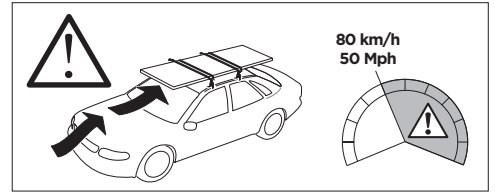

## Kit 187038

MERCEDES C-Class (W205), 4-dr Sedan, 14-

ISO 11154-E

This kit is only for vehicles with fixpoint mounting.

3

4

5

i