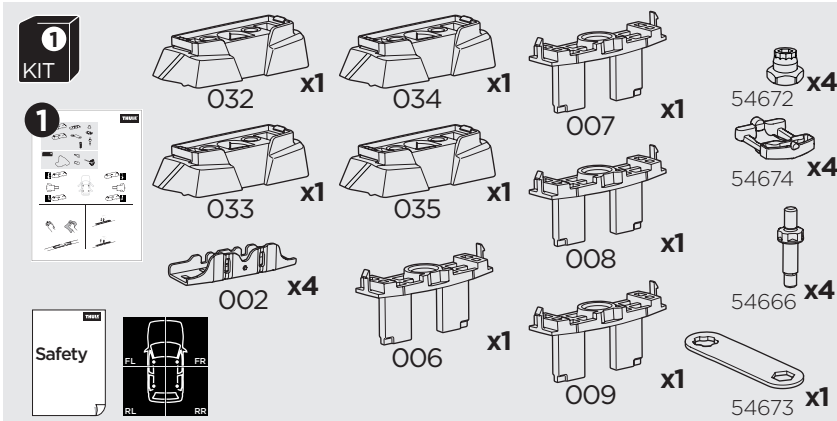

## Kit 187038

MERCEDES C-Class (W205), 4-dr Sedan, 14-

ISO 11154-E

This kit is only for vehicles with fixpoint mounting.

3

4

5

i