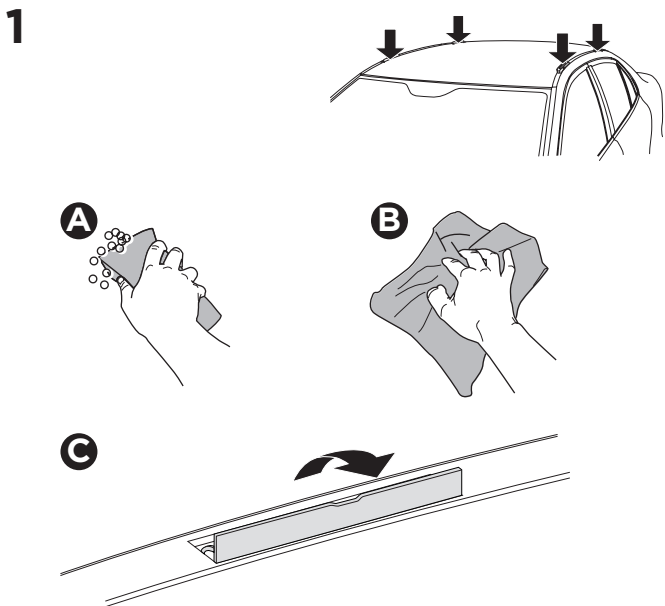

## Kit 187038

MERCEDES C-Class (W205), 4-dr Sedan, 14-

ISO 11154-E

This kit is only for vehicles with fixpoint mounting.

3

4

5

i