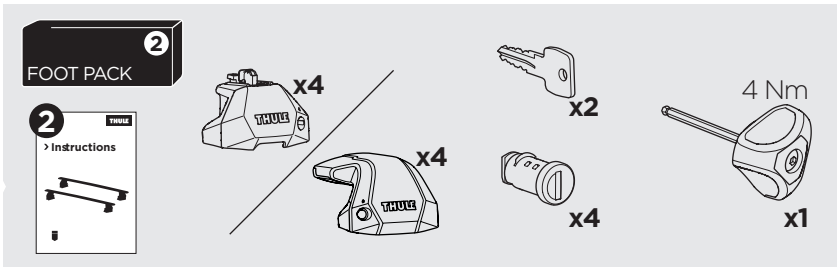

## Kit 187038

MERCEDES C-Class (W205), 4-dr Sedan, 14-

ISO 11154-E

This kit is only for vehicles with fixpoint mounting.

3

4

5

i