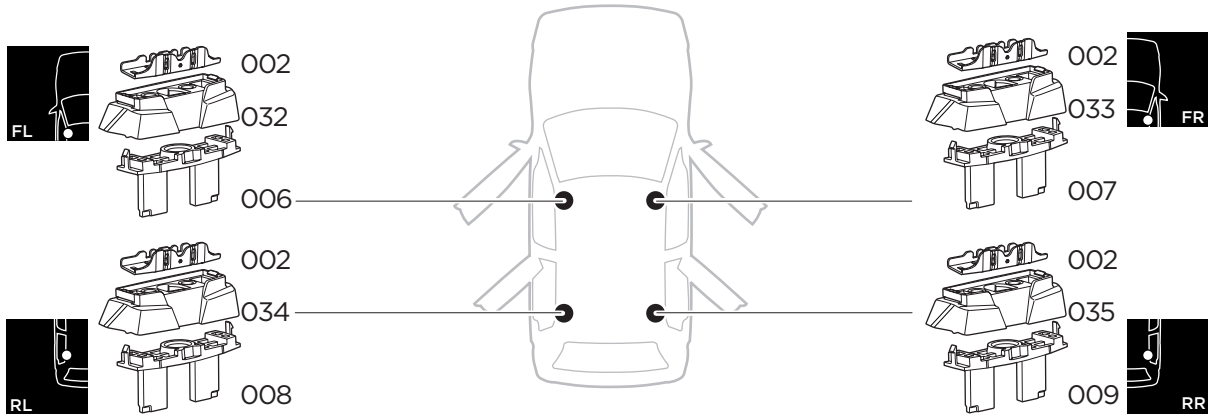

## Kit 187038

MERCEDES C-Class (W205), 4-dr Sedan, 14-

ISO 11154-E

This kit is only for vehicles with fixpoint mounting.

3

4

5

i