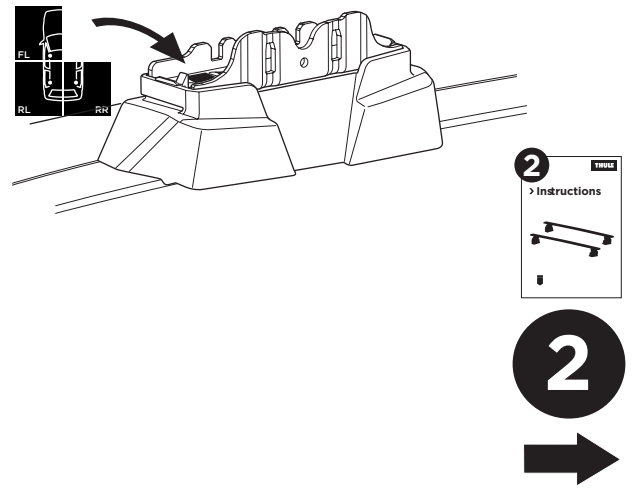

## Kit 187038

MERCEDES C-Class (W205), 4-dr Sedan, 14-

ISO 11154-E

This kit is only for vehicles with fixpoint mounting.

3

4

5

i