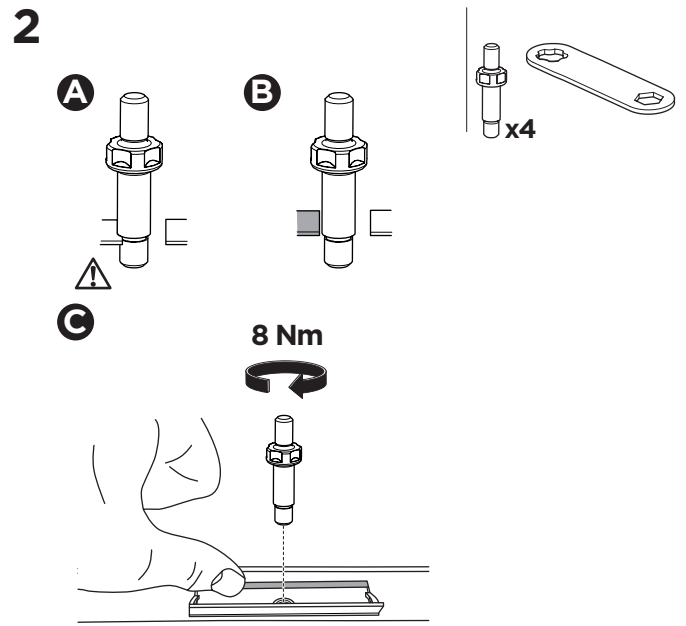

## Kit 187038

MERCEDES C-Class (W205), 4-dr Sedan, 14-

ISO 11154-E

This kit is only for vehicles with fixpoint mounting.

3

4

5

i