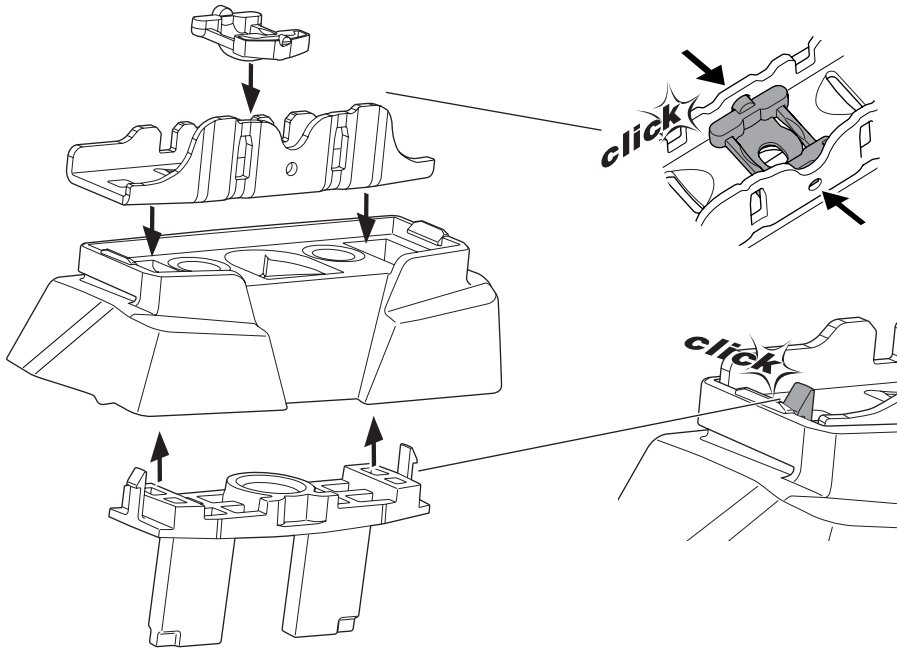

## Kit 187038

MERCEDES C-Class (W205), 4-dr Sedan, 14-

ISO 11154-E

This kit is only for vehicles with fixpoint mounting.

3

4

5

i