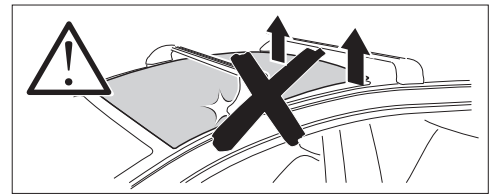

## Kit 187038

MERCEDES C-Class (W205), 4-dr Sedan, 14-

ISO 11154-E

This kit is only for vehicles with fixpoint mounting.

3

4

5

i