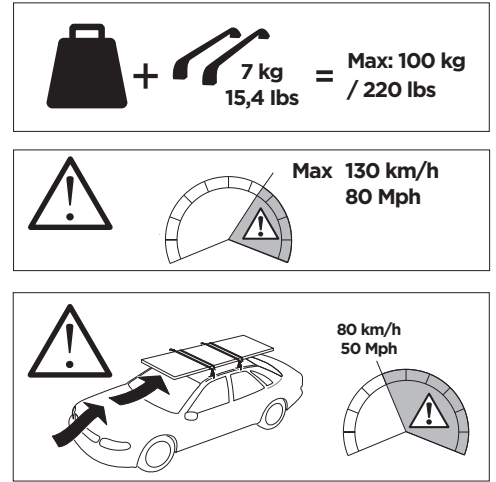

## Kit 187037

FORD Transit Custom, 4-dr Van, 13-18, 18-  
FORD Tourneo Custom, 5-dr Bus, 13-18, 18-

ISO 11154-E

This kit is only for vehicles with fixpoint mounting.