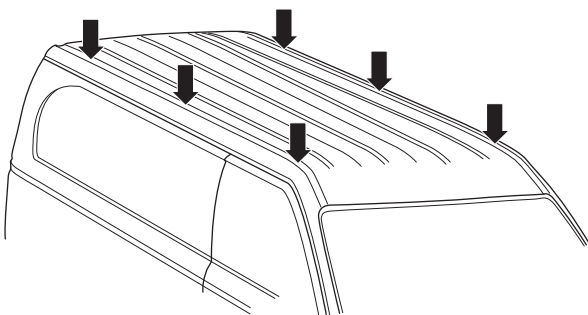

1

Kit 187037

FORD Transit Custom, 4-dr Van, 13-18, 18-
FORD Tourneo Custom, 5-dr Bus, 13-18, 18-

ISO 11154-E

This kit is only for vehicles with fixpoint mounting.

1

2