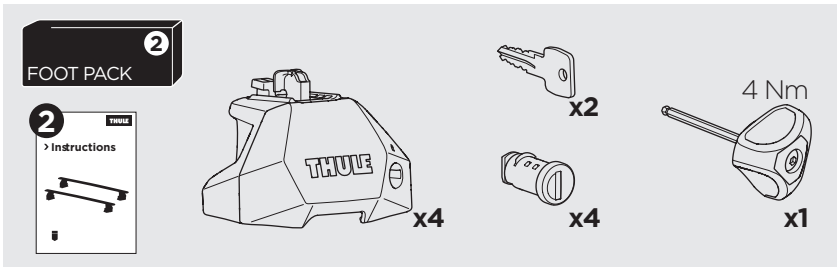

## Kit 187037

FORD Transit Custom, 4-dr Van, 13-18, 18-  
FORD Tourneo Custom, 5-dr Bus, 13-18, 18-

ISO 11154-E

This kit is only for vehicles with fixpoint mounting.