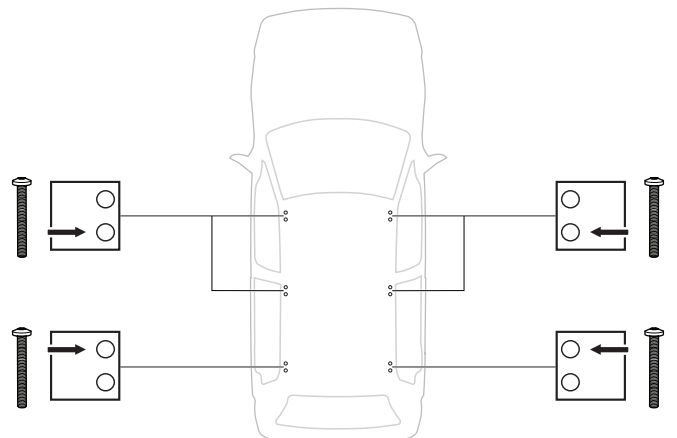

1

Kit 187037

FORD Transit Custom, 4-dr Van, 13-18, 18-
FORD Tourneo Custom, 5-dr Bus, 13-18, 18-

ISO 11154-E

This kit is only for vehicles with fixpoint mounting.

1

2