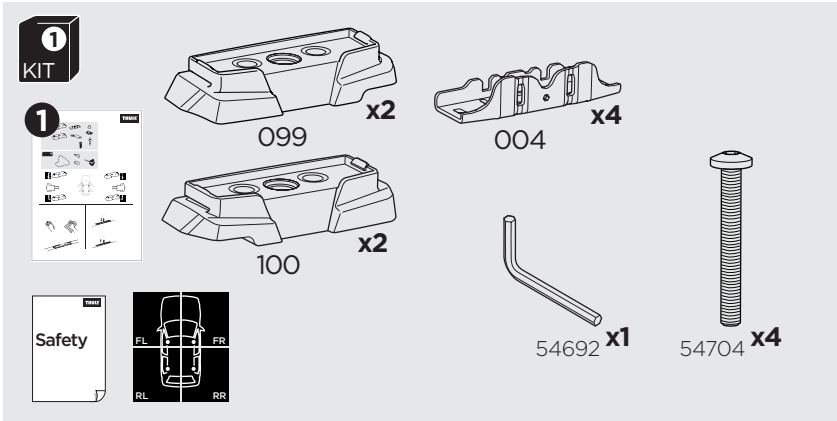

## Kit 187037

FORD Transit Custom, 4-dr Van, 13-18, 18-  
FORD Tourneo Custom, 5-dr Bus, 13-18, 18-

ISO 11154-E

This kit is only for vehicles with fixpoint mounting.