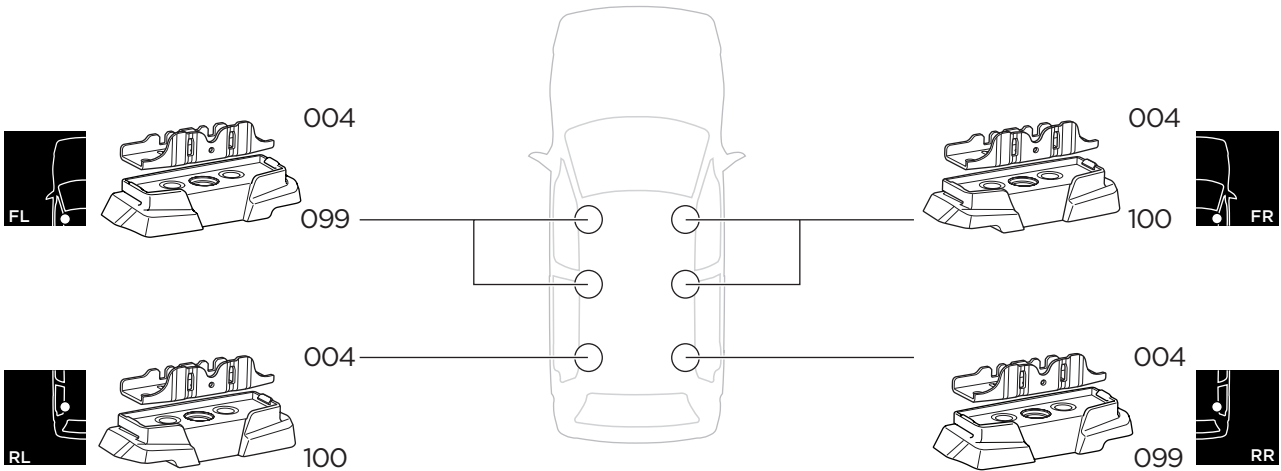

## Kit 187037

FORD Transit Custom, 4-dr Van, 13-18, 18-  
FORD Tourneo Custom, 5-dr Bus, 13-18, 18-

ISO 11154-E

This kit is only for vehicles with fixpoint mounting.