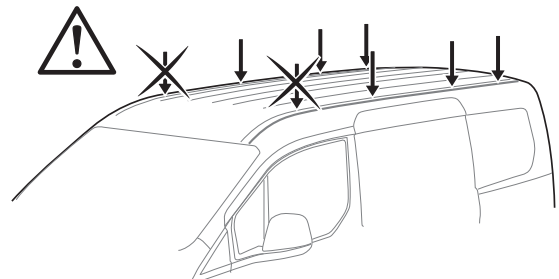

1

Kit 187029

FORD Transit Connect, 4-dr Van, 14-
VOLKSWAGEN Crafter, 4-dr Van, 06-16, 17-

ISO 11154-E

This kit is only for vehicles with fixpoint mounting.

1 VOLKSWAGEN

FORD