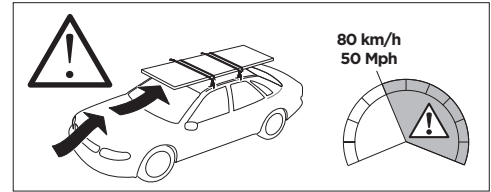

## Kit 187029

FORD Transit Connect, 4-dr Van, 14-  
VOLKSWAGEN Crafter, 4-dr Van, 06-16, 17-

ISO 11154-E

This kit is only for vehicles with fixpoint mounting.