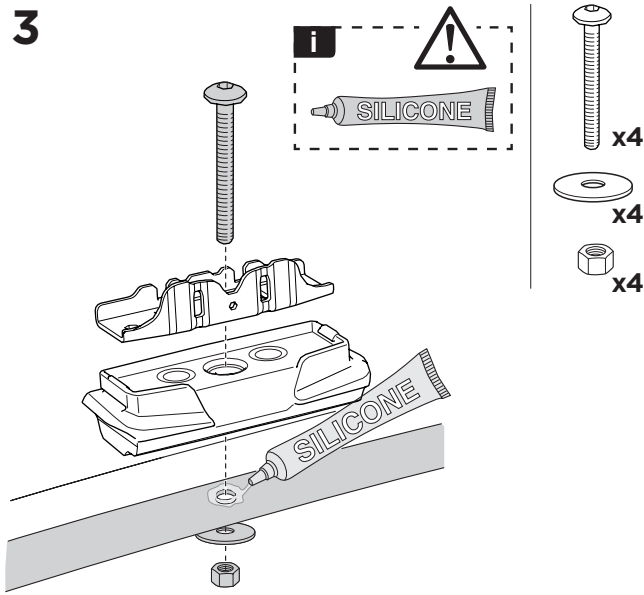

2 VOLKSWAGEN

FORD

3

4

2 VOLKSWAGEN

FORD