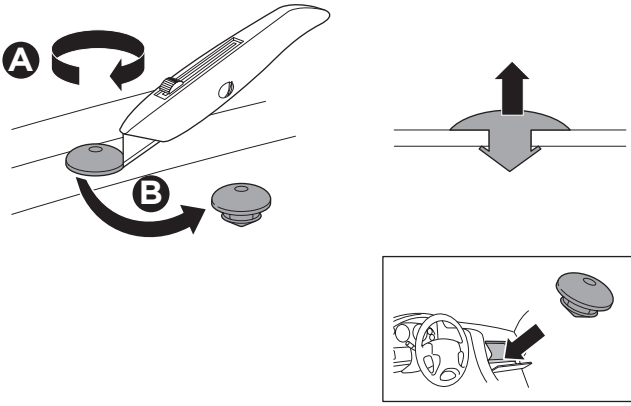

2 VOLKSWAGEN