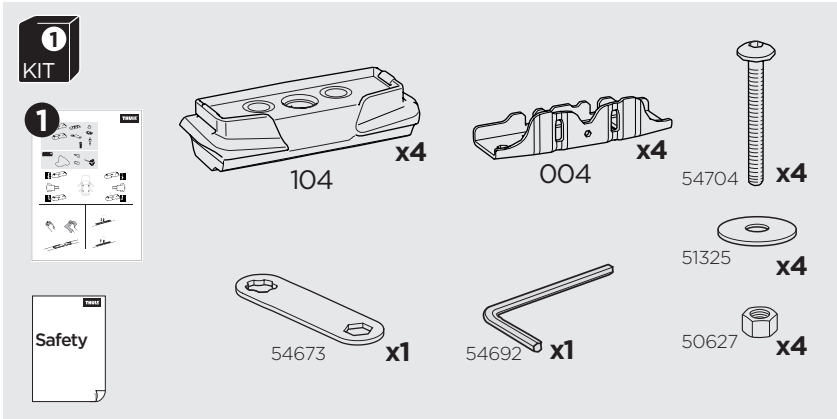

## Kit 187029

FORD Transit Connect, 4-dr Van, 14-  
VOLKSWAGEN Crafter, 4-dr Van, 06-16, 17-

ISO 11154-E

This kit is only for vehicles with fixpoint mounting.