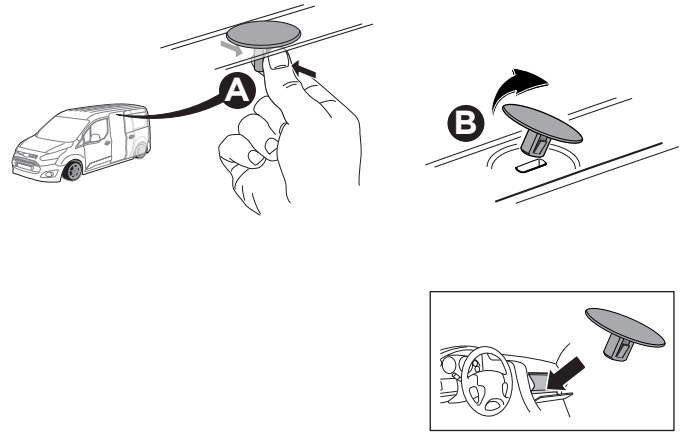

2 VOLKSWAGEN

FORD

3

4

2 VOLKSWAGEN

FORD