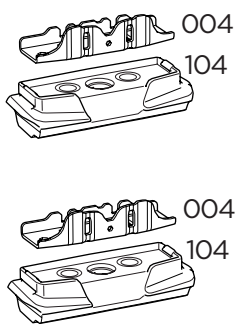

## Kit 187029

FORD Transit Connect, 4-dr Van, 14-  
VOLKSWAGEN Crafter, 4-dr Van, 06-16, 17-

ISO 11154-E

This kit is only for vehicles with fixpoint mounting.