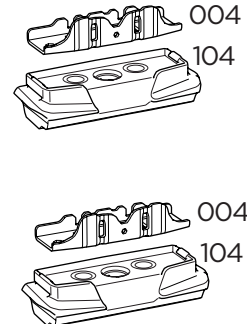

## Kit 187029

FORD Transit Connect, 4-dr Van, 14-  
VOLKSWAGEN Crafter, 4-dr Van, 06-16, 17-

ISO 11154-E

This kit is only for vehicles with fixpoint mounting.