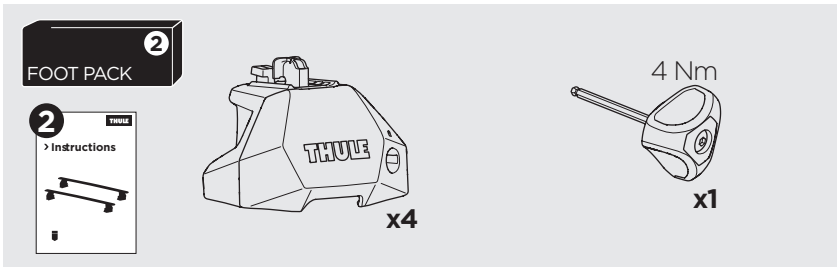

## Kit 187029

FORD Transit Connect, 4-dr Van, 14-  
VOLKSWAGEN Crafter, 4-dr Van, 06-16, 17-

ISO 11154-E

This kit is only for vehicles with fixpoint mounting.