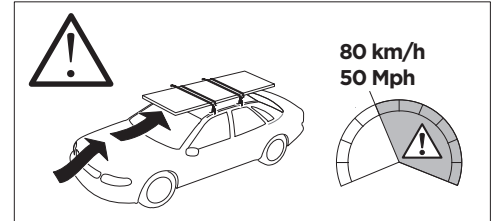

1

Kit 186137

NISSAN Rogue, 5-dr SUV, 21-
NISSAN X-Trail, 5-dr SUV, 21-

This kit is only for vehicles with flush railing.

1

x4

2

x8