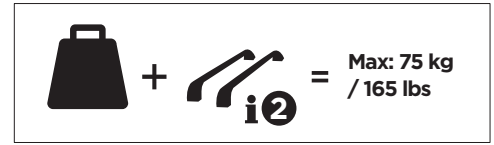

1

Kit 186137

NISSAN Rogue, 5-dr SUV, 21-
NISSAN X-Trail, 5-dr SUV, 21-

This kit is only for vehicles with flush railing.

1

x4

2

x8