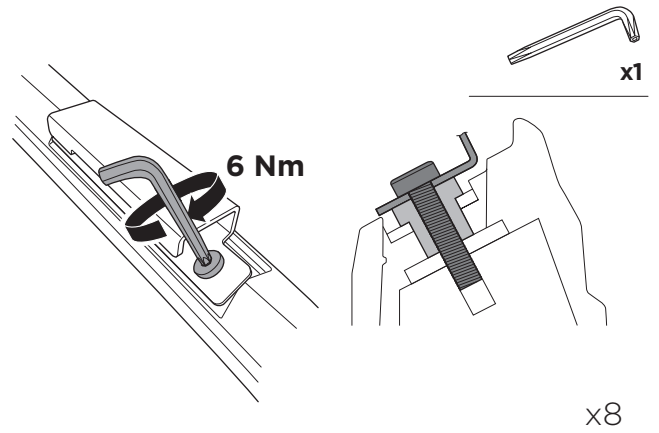

1

Kit 186137

NISSAN Rogue, 5-dr SUV, 21-
NISSAN X-Trail, 5-dr SUV, 21-

This kit is only for vehicles with flush railing.

1

x4

2

x8

3

x4

4

6 Nm

x1

x8

1

Evo

Edge

2

3

4

5

≈ x2

1 KIT + **2** FOOT PACK