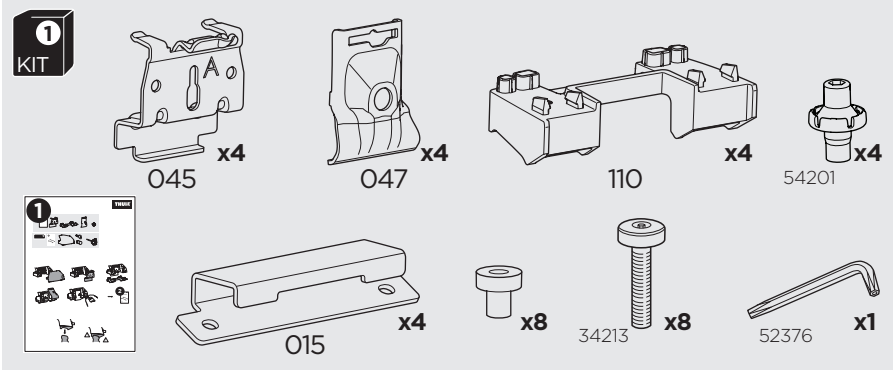

1

Kit 186137

NISSAN Rogue, 5-dr SUV, 21-
NISSAN X-Trail, 5-dr SUV, 21-

This kit is only for vehicles with flush railing.

1

x4

2

x8

3

x4

4

6 Nm

x1

x8

1

Evo

Edge

2

3

4

5

≈ x2

1 KIT + **2** FOOT PACK