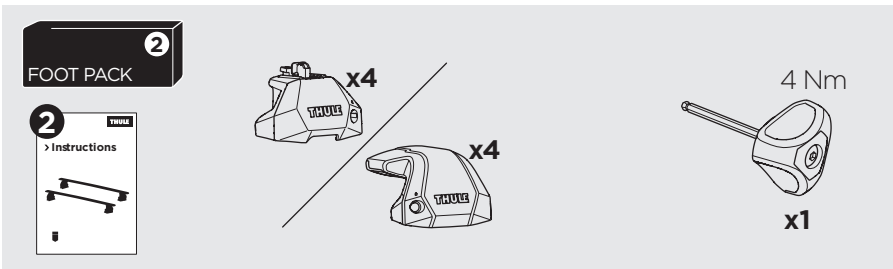

1

Kit 186137

NISSAN Rogue, 5-dr SUV, 21-
NISSAN X-Trail, 5-dr SUV, 21-

This kit is only for vehicles with flush railing.

1

x4

2

x8

3

x4

4

6 Nm

x1

x8

1

Evo

Edge

2

3

4

5

≈ x2

1 KIT + **2** FOOT PACK