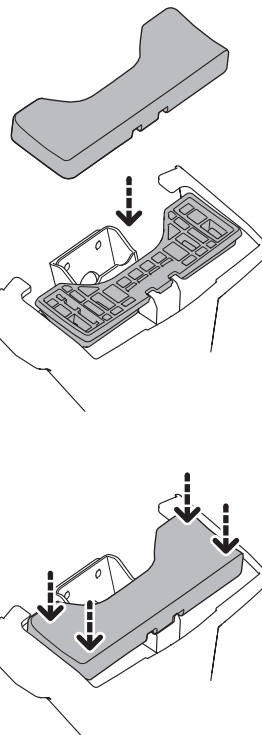

RR

303

140

1

+

FOOT PACK

Edge

Edge

Evo

2

3

2

THULE

Instructions
Thule Foot Pack

Thule WingBar Evo	Thule WingBar Edge	Thule SquareBar Evo	Evo X (scale)	Edge X (scale)
LEAPMOTOR B10 (1st Generation), 5-dr SUV, 25-			44	I
Thule ProBar Evo	Thule SlideBar Evo		X (mm/inch)	
			1091 mm / 43"	

Thule WingBar Evo	Thule WingBar Edge	Thule SquareBar Evo	Evo Y (scale)	Edge Y (scale)
LEAPMOTOR B10 (1st Generation), 5-dr SUV, 25-			42	M
Thule ProBar Evo	Thule SlideBar Evo		Y (mm/inch)	
			1071 mm / 42 1/8"	

	W (mm/inch)	Z (mm/inch)
LEAPMOTOR B10 (1st Generation), 5-dr SUV, 25-	700 mm / 27 1/2"	300 mm / 11 3/4"