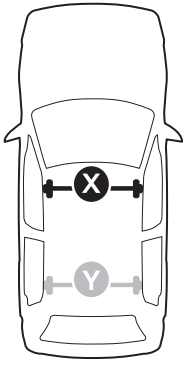

Evo

2

3

2

THULE

Instructions
Thule Foot Pack

Thule WingBar Evo	Thule WingBar Edge	Thule SquareBar Evo	Evo X (scale)	Edge X (scale)
LEAPMOTOR B10 (1st Generation), 5-dr SUV, 25-			44	I
Thule ProBar Evo	Thule SlideBar Evo		X (mm/inch)	
			1091 mm / 43"	

Thule WingBar Evo	Thule WingBar Edge	Thule SquareBar Evo	Evo Y (scale)	Edge Y (scale)
LEAPMOTOR B10 (1st Generation), 5-dr SUV, 25-			42	M
Thule ProBar Evo	Thule SlideBar Evo		Y (mm/inch)	
			1071 mm / 42 1/8"	