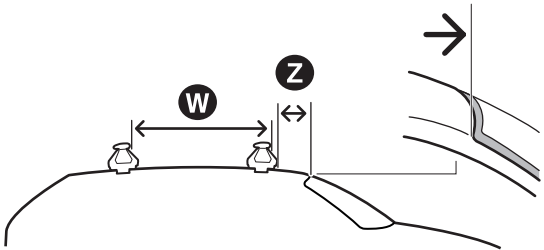

Evo

2

3

2

THULE

Instructions
Thule Foot Pack

Thule WingBar Evo	Thule WingBar Edge	Thule SquareBar Evo	Evo X (scale)	Edge X (scale)
LEAPMOTOR B10 (1st Generation), 5-dr SUV, 25-			44	I
Thule ProBar Evo	Thule SlideBar Evo		X (mm/inch)	
			1091 mm / 43"	

Thule WingBar Evo	Thule WingBar Edge	Thule SquareBar Evo	Evo Y (scale)	Edge Y (scale)
LEAPMOTOR B10 (1st Generation), 5-dr SUV, 25-			42	M
Thule ProBar Evo	Thule SlideBar Evo		Y (mm/inch)	
			1071 mm / 42 1/8"	

	W (mm/inch)	Z (mm/inch)
LEAPMOTOR B10 (1st Generation), 5-dr SUV, 25-	700 mm / 27 1/2"	300 mm / 11 3/4"