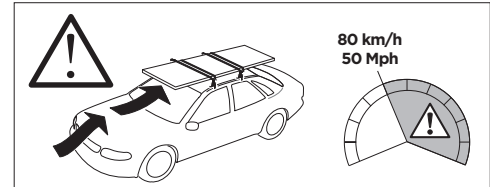

1

Kit 145365

RENAULT Austral, 5-dr SUV, 23-

ISO 11154-E

Bring your life
thule.com