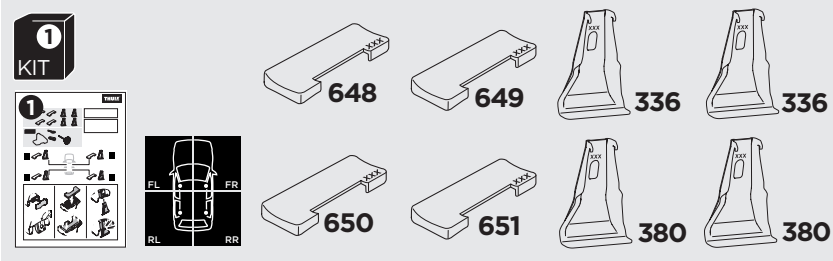

1

Kit 5172

PEUGEOT 208, 5-dr Hatchback, 12-

ISO 11154-E

THULE WingBar Evo	THULE WingBar Edge	THULE WingBar	THULE SquareBar	Evo X (scale)	Edge X (scale)
PEUGEOT 208, 5-dr Hatchback, 12-				34	K

THULE ProBar	THULE SlideBar	X (mm/inch)		
PEUGEOT 208, 5-dr Hatchback, 12-		991 mm / 39		

THULE WingBar Evo	THULE WingBar Edge	THULE WingBar	THULE SquareBar	Evo Y (scale)	Edge Y (scale)
PEUGEOT 208, 5-dr Hatchback, 12-				29,5	B

THULE ProBar	THULE SlideBar	Y (mm/inch)		
PEUGEOT 208, 5-dr Hatchback, 12-		946 mm / 37 1/4"		

	W (mm/inch)	Z (mm/inch)
PEUGEOT 208, 5-dr Hatchback, 12-	716 mm / 28 1/4"	254 mm / 10"