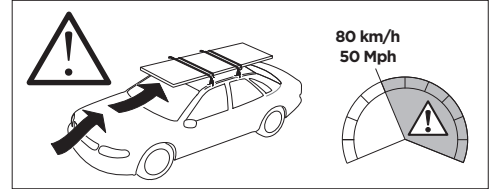

1

Kit 5172

PEUGEOT 208, 5-dr Hatchback, 12-

ISO 11154-E