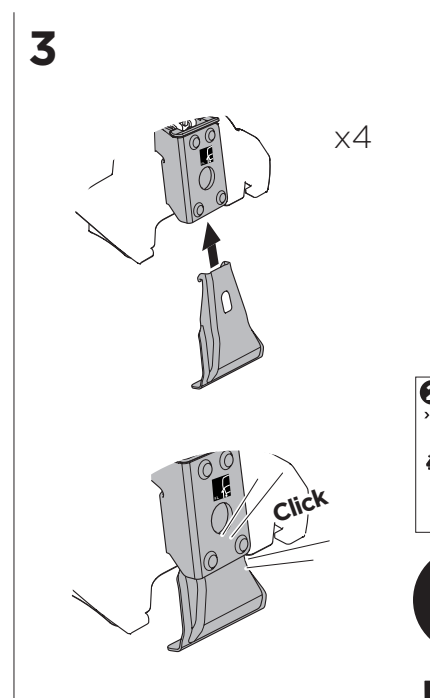

1

Kit 5172

PEUGEOT 208, 5-dr Hatchback, 12-

ISO 11154-E

THULE WingBar Evo	THULE WingBar Edge	THULE WingBar	THULE SquareBar	Evo X (scale)	Edge X (scale)
PEUGEOT 208, 5-dr Hatchback, 12-				34	K

THULE ProBar	THULE SlideBar	X (mm/inch)		
PEUGEOT 208, 5-dr Hatchback, 12-		991 mm / 39		

THULE WingBar Evo	THULE WingBar Edge	THULE WingBar	THULE SquareBar	Evo Y (scale)	Edge Y (scale)
PEUGEOT 208, 5-dr Hatchback, 12-				29,5	B

THULE ProBar	THULE SlideBar	Y (mm/inch)		
PEUGEOT 208, 5-dr Hatchback, 12-		946 mm / 37 1/4"		

	W (mm/inch)	Z (mm/inch)
PEUGEOT 208, 5-dr Hatchback, 12-	716 mm / 28 1/4"	254 mm / 10"