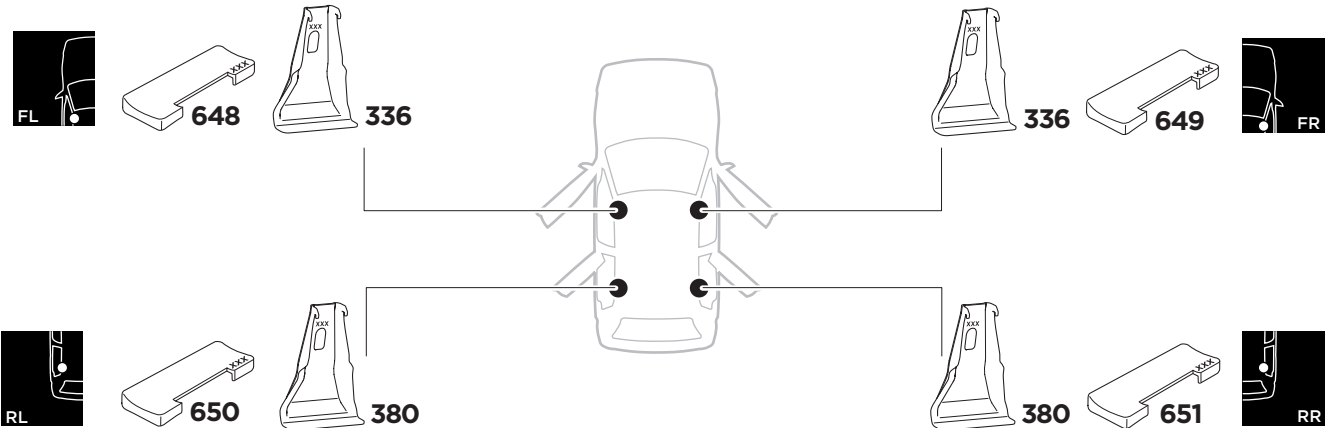

1

Kit 5172

PEUGEOT 208, 5-dr Hatchback, 12-

ISO 11154-E

THULE WingBar Evo	THULE WingBar Edge	THULE WingBar	THULE SquareBar	Evo X (scale)	Edge X (scale)
PEUGEOT 208, 5-dr Hatchback, 12-				34	K

THULE ProBar	THULE SlideBar	X (mm/inch)		
PEUGEOT 208, 5-dr Hatchback, 12-		991 mm / 39		

THULE WingBar Evo	THULE WingBar Edge	THULE WingBar	THULE SquareBar	Evo Y (scale)	Edge Y (scale)
PEUGEOT 208, 5-dr Hatchback, 12-				29,5	B

THULE ProBar	THULE SlideBar	Y (mm/inch)		
PEUGEOT 208, 5-dr Hatchback, 12-		946 mm / 37 1/4"		

	W (mm/inch)	Z (mm/inch)
PEUGEOT 208, 5-dr Hatchback, 12-	716 mm / 28 1/4"	254 mm / 10"