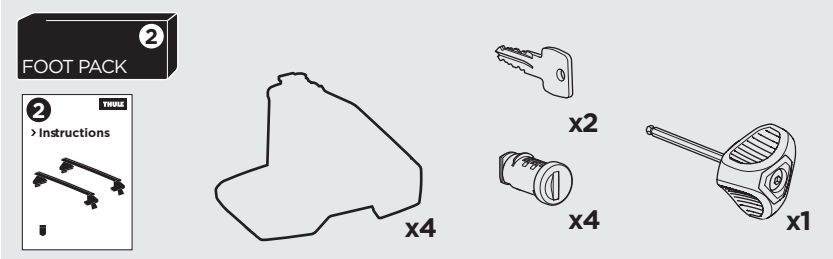

1

Kit 5172

PEUGEOT 208, 5-dr Hatchback, 12-

ISO 11154-E

THULE WingBar Evo	THULE WingBar Edge	THULE WingBar	THULE SquareBar	Evo X (scale)	Edge X (scale)
PEUGEOT 208, 5-dr Hatchback, 12-				34	K

THULE ProBar	THULE SlideBar	X (mm/inch)		
PEUGEOT 208, 5-dr Hatchback, 12-		991 mm / 39		

THULE WingBar Evo	THULE WingBar Edge	THULE WingBar	THULE SquareBar	Evo Y (scale)	Edge Y (scale)
PEUGEOT 208, 5-dr Hatchback, 12-				29,5	B

THULE ProBar	THULE SlideBar	Y (mm/inch)		
PEUGEOT 208, 5-dr Hatchback, 12-		946 mm / 37 1/4"		

	W (mm/inch)	Z (mm/inch)
PEUGEOT 208, 5-dr Hatchback, 12-	716 mm / 28 1/4"	254 mm / 10"