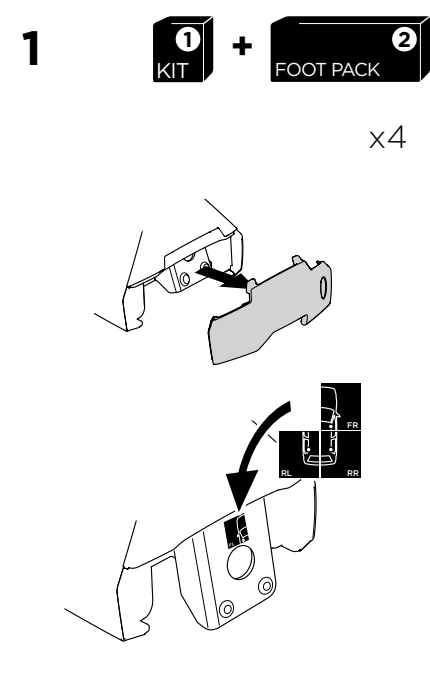

1

Kit 5062

HYUNDAI Tucson, 5-dr SUV, 15-

ISO 11154-E