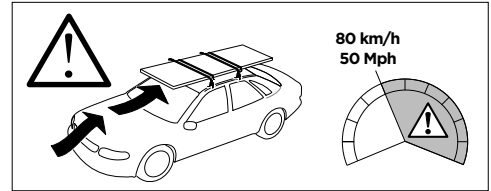

1

Kit 5062

HYUNDAI Tucson, 5-dr SUV, 15-

ISO 11154-E