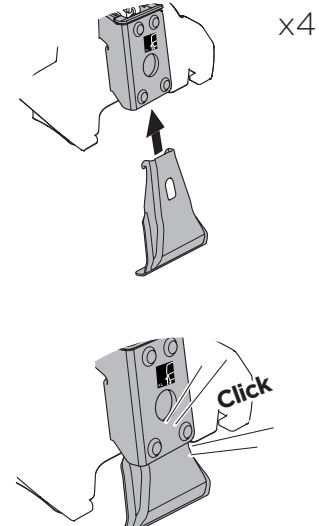

1

Kit 5058

TOYOTA RAV4, 5-dr SUV, 13-15, 16-

ISO 11154-E

1 **1 KIT** + **2 FOOT PACK** **2**

2

3

THULE WingBar Evo	THULE WingBar Edge	THULE WingBar	THULE SquareBar	Evo X (scale)	Edge X (scale)
TOYOTA RAV4, 5-dr SUV, 13-15, 16-				44	I
THULE ProBar	THULE SlideBar				X (mm/inch)
TOYOTA RAV4, 5-dr SUV, 13-15, 16-				1091 mm / 43"	

THULE WingBar Evo	THULE WingBar Edge	THULE WingBar	THULE SquareBar	Evo Y (scale)	Edge Y (scale)
TOYOTA RAV4, 5-dr SUV, 13-15, 16-				36,5	F
THULE ProBar	THULE SlideBar				Y (mm/inch)
TOYOTA RAV4, 5-dr SUV, 13-15, 16-				1016 mm / 40"	

	W (mm/inch)	Z (mm/inch)
TOYOTA RAV4, 5-dr SUV, 13-15, 16-	700 mm / 27 1/2"	350 mm / 13 3/4"