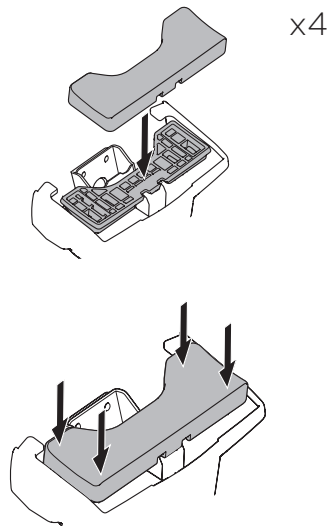

1

Kit 5058

TOYOTA RAV4, 5-dr SUV, 13-15, 16-

ISO 11154-E

1 **1 KIT** + **2 FOOT PACK** **2**

2

3

THULE WingBar Evo	THULE WingBar Edge	THULE WingBar	THULE SquareBar	Evo X (scale)	Edge X (scale)
TOYOTA RAV4, 5-dr SUV, 13-15, 16-				44	I
THULE ProBar	THULE SlideBar				X (mm/inch)
TOYOTA RAV4, 5-dr SUV, 13-15, 16-				1091 mm / 43"	

THULE WingBar Evo	THULE WingBar Edge	THULE WingBar	THULE SquareBar	Evo Y (scale)	Edge Y (scale)
TOYOTA RAV4, 5-dr SUV, 13-15, 16-				36,5	F
THULE ProBar	THULE SlideBar				Y (mm/inch)
TOYOTA RAV4, 5-dr SUV, 13-15, 16-				1016 mm / 40"	

	W (mm/inch)	Z (mm/inch)
TOYOTA RAV4, 5-dr SUV, 13-15, 16-	700 mm / 27 1/2"	350 mm / 13 3/4"