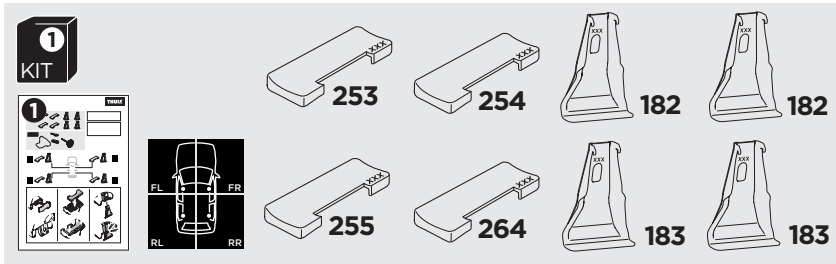

1

Kit 5058

TOYOTA RAV4, 5-dr SUV, 13-15, 16-

ISO 11154-E

1 **1 KIT** + **2 FOOT PACK** **2**

2

3

THULE WingBar Evo	THULE WingBar Edge	THULE WingBar	THULE SquareBar	Evo X (scale)	Edge X (scale)
TOYOTA RAV4, 5-dr SUV, 13-15, 16-				44	I
THULE ProBar	THULE SlideBar				X (mm/inch)
TOYOTA RAV4, 5-dr SUV, 13-15, 16-				1091 mm / 43"	

THULE WingBar Evo	THULE WingBar Edge	THULE WingBar	THULE SquareBar	Evo Y (scale)	Edge Y (scale)
TOYOTA RAV4, 5-dr SUV, 13-15, 16-				36,5	F
THULE ProBar	THULE SlideBar				Y (mm/inch)
TOYOTA RAV4, 5-dr SUV, 13-15, 16-				1016 mm / 40"	

	W (mm/inch)	Z (mm/inch)
TOYOTA RAV4, 5-dr SUV, 13-15, 16-	700 mm / 27 1/2"	350 mm / 13 3/4"