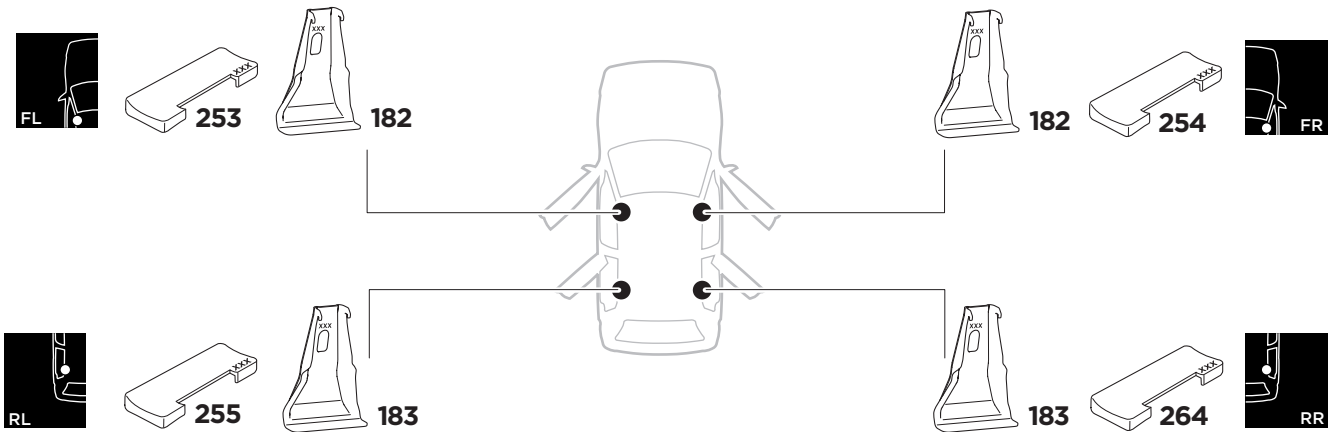

1

Kit 5058

TOYOTA RAV4, 5-dr SUV, 13-15, 16-

ISO 11154-E

1 **1 KIT** + **2 FOOT PACK** **2**

2

3

THULE WingBar Evo	THULE WingBar Edge	THULE WingBar	THULE SquareBar	Evo X (scale)	Edge X (scale)
TOYOTA RAV4, 5-dr SUV, 13-15, 16-				44	I
THULE ProBar	THULE SlideBar				X (mm/inch)
TOYOTA RAV4, 5-dr SUV, 13-15, 16-				1091 mm / 43"	

THULE WingBar Evo	THULE WingBar Edge	THULE WingBar	THULE SquareBar	Evo Y (scale)	Edge Y (scale)
TOYOTA RAV4, 5-dr SUV, 13-15, 16-				36,5	F
THULE ProBar	THULE SlideBar				Y (mm/inch)
TOYOTA RAV4, 5-dr SUV, 13-15, 16-				1016 mm / 40"	

	W (mm/inch)	Z (mm/inch)
TOYOTA RAV4, 5-dr SUV, 13-15, 16-	700 mm / 27 1/2"	350 mm / 13 3/4"