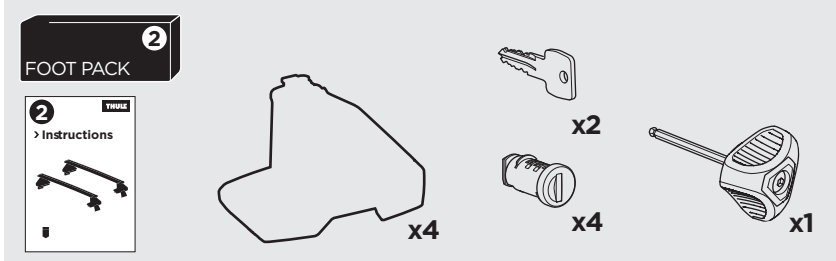

1

Kit 5058

TOYOTA RAV4, 5-dr SUV, 13-15, 16-

ISO 11154-E

1 **1 KIT** + **2 FOOT PACK** **2**

2

3

THULE WingBar Evo	THULE WingBar Edge	THULE WingBar	THULE SquareBar	Evo X (scale)	Edge X (scale)
TOYOTA RAV4, 5-dr SUV, 13-15, 16-				44	I
THULE ProBar	THULE SlideBar				X (mm/inch)
TOYOTA RAV4, 5-dr SUV, 13-15, 16-				1091 mm / 43"	

THULE WingBar Evo	THULE WingBar Edge	THULE WingBar	THULE SquareBar	Evo Y (scale)	Edge Y (scale)
TOYOTA RAV4, 5-dr SUV, 13-15, 16-				36,5	F
THULE ProBar	THULE SlideBar				Y (mm/inch)
TOYOTA RAV4, 5-dr SUV, 13-15, 16-				1016 mm / 40"	

	W (mm/inch)	Z (mm/inch)
TOYOTA RAV4, 5-dr SUV, 13-15, 16-	700 mm / 27 1/2"	350 mm / 13 3/4"