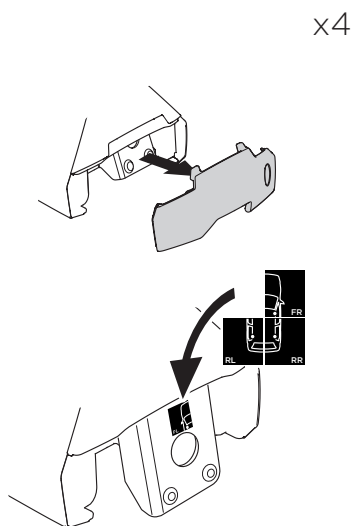

1

Kit 5058

TOYOTA RAV4, 5-dr SUV, 13-15, 16-

ISO 11154-E

1 **1 KIT** + **2 FOOT PACK** **2**

2

3

THULE WingBar Evo	THULE WingBar Edge	THULE WingBar	THULE SquareBar	Evo X (scale)	Edge X (scale)
TOYOTA RAV4, 5-dr SUV, 13-15, 16-				44	I
THULE ProBar	THULE SlideBar				X (mm/inch)
TOYOTA RAV4, 5-dr SUV, 13-15, 16-				1091 mm / 43"	

THULE WingBar Evo	THULE WingBar Edge	THULE WingBar	THULE SquareBar	Evo Y (scale)	Edge Y (scale)
TOYOTA RAV4, 5-dr SUV, 13-15, 16-				36,5	F
THULE ProBar	THULE SlideBar				Y (mm/inch)
TOYOTA RAV4, 5-dr SUV, 13-15, 16-				1016 mm / 40"	

	W (mm/inch)	Z (mm/inch)
TOYOTA RAV4, 5-dr SUV, 13-15, 16-	700 mm / 27 1/2"	350 mm / 13 3/4"